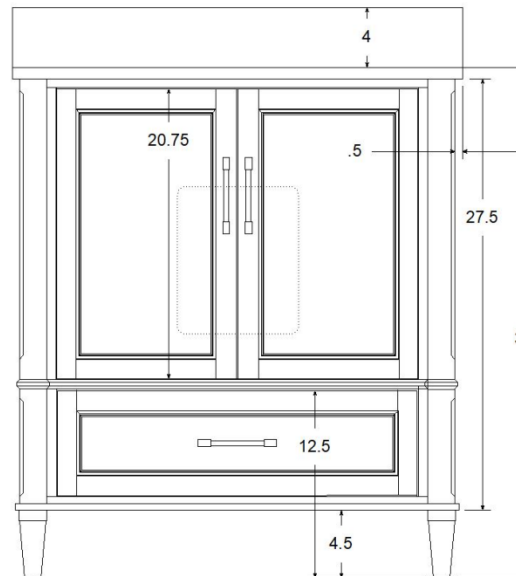

MONTAUK 30" Vanity

Model : V-MT30SFM

Designed By: Bemma Design Lab

Features

- 2 soft-close doors w/ Cubby
- 1 interior storage drawer with fixed shelf
- Under-mount drawer Glides with soft-close
- Door Hardware-Brushed Nickel
- Solid wood /engineered wood construction
- Sherwin-Williams 5 step finish resists moisture and scratches

- Fully finished interiors
- Solid Wood drawers with Dovetail Joints
- Base, glazed ceramic sink and top come fully assembled in one box
- Backsplash included
- Finished plywood back panel pre-cut to accept plumbing

All BEMMA bath cabinets are made of solid hardwood and engineered wood, and meet strict CARB-P2 Standards
Ceramic sink cUPC certified

Available Base Finish:

- Pure White (03)
- Morning Fog Grey (01)
- Aged Light Oak Veneer (06)

Available Countertops:

- Italian Carrara Marble (M03O-3)
- White Granite/Engineered Stone (C03O-3)

FRONT