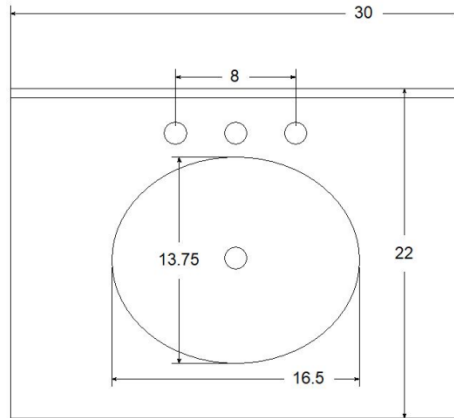

MONTAUK 30" Vanity

Model : V-MT30SFM

Designed By: Bemma Design Lab

Features

- 2 soft-close doors w/ Cubby
- 1 interior storage drawer with fixed shelf
- Under-mount drawer Glides with soft-close
- Door Hardware-Brushed Nickel
- Solid wood /engineered wood construction
- Sherwin-Williams 5 step finish resists moisture and scratches

- Fully finished interiors
- Solid Wood drawers with Dovetail Joints
- Base, glazed ceramic sink and top come fully assembled in one box
- Backsplash included
- Finished plywood back panel pre-cut to accept plumbing

All BEMMA bath cabinets are made of solid hardwood and engineered wood, and meet strict CARB-P2 Standards
Ceramic sink cUPC certified

Available Base Finish:

- Pure White (03)
- Morning Fog Grey (01)
- Aged Light Oak Veneer (06)

Available Countertops:

- Italian Carrara Marble (M03O-3)
- White Granite/Engineered Stone (C03O-3)

TOP